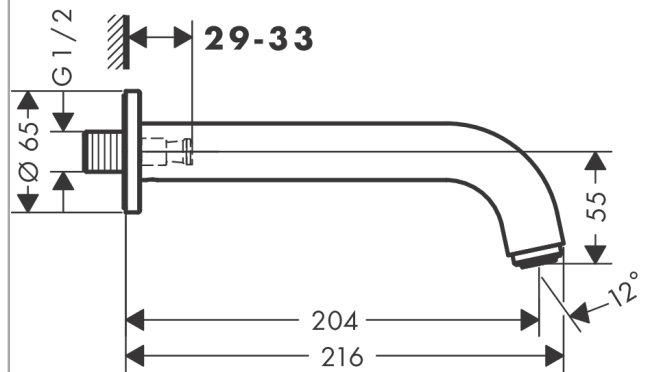

Scale drawing