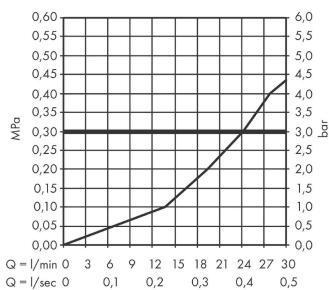

Flowchart

The consumption was measured in combination with the appropriate fittings (thermostat/mixer/ in-wall valve) to reflect actual application in practice.