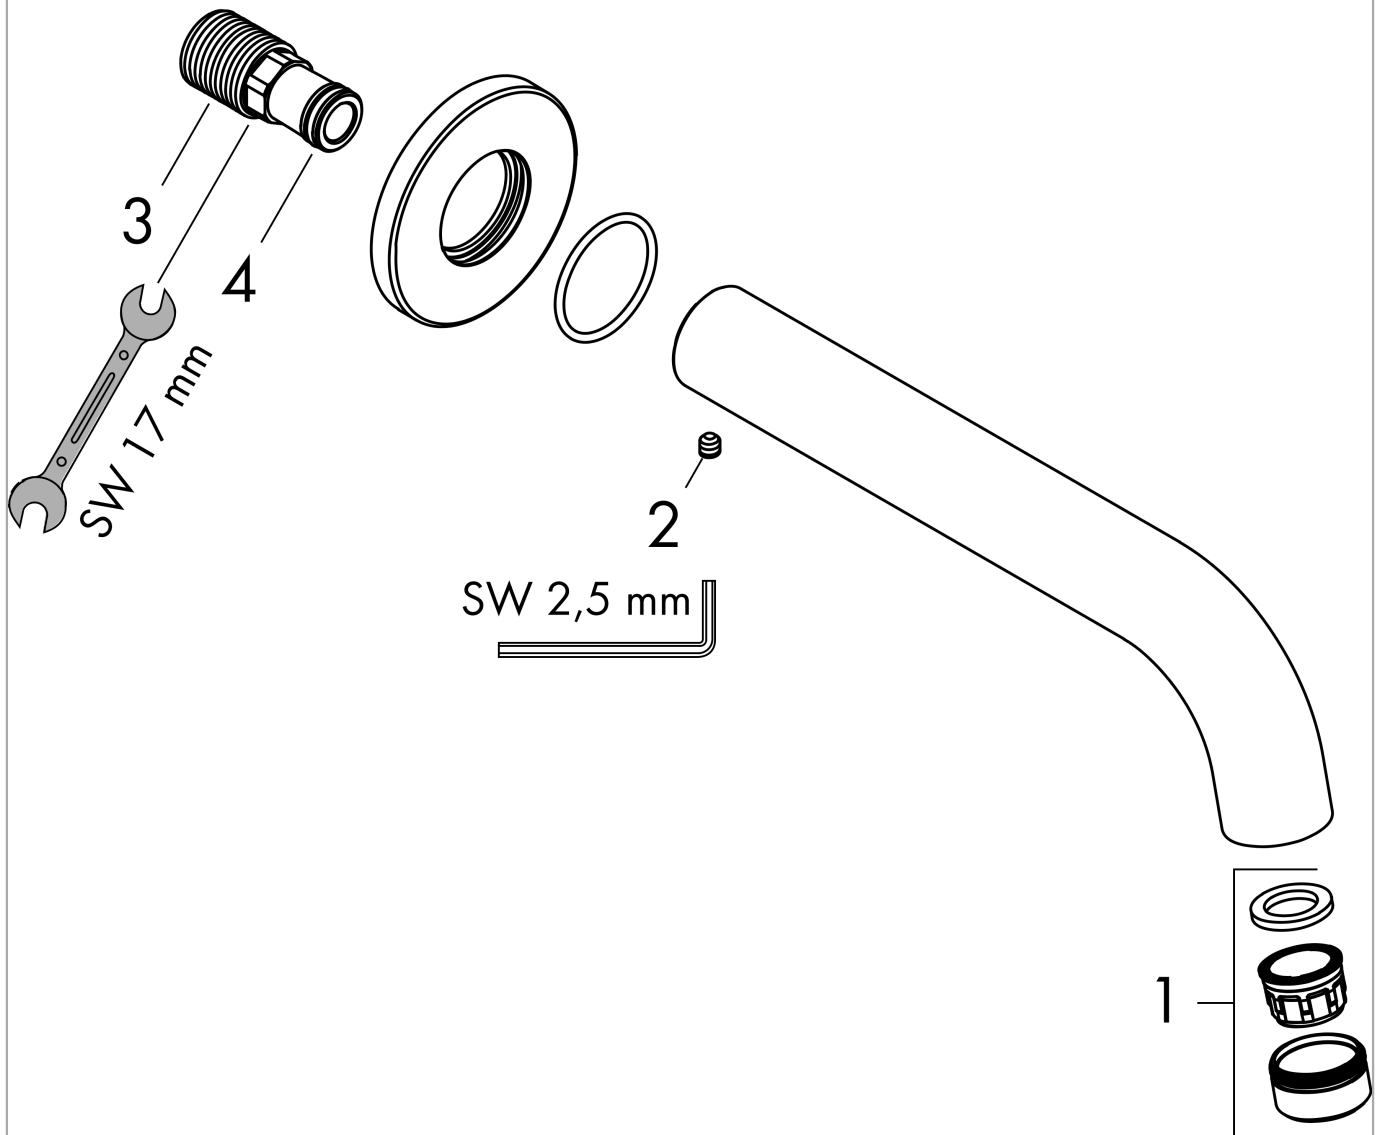

#### Scale drawing

#### Flowchart

The consumption was measured in combination with the appropriate fittings (thermostat/mixer/ in-wall valve) to reflect actual application in practice.

**Vernis Blend**  
**Bath spout**  
 Surfaces: **Matt Black**    Article Number: **71420670**

## Exploded Drawing

Year of production: >04/21

**Vernis Blend**

**Bath spout**

Surfaces: **Matt Black** Article Number: **71420670**

### Spare part list

Year of production: >04/21

Pos.	Description	Article Number	Price	PU
1	aerator M24x1 (38 l/min)	92513670	-	1
2	hollow set screw M5x5	98446000	-	1
3	connecting thread G½	93726000	-	1
4	O-ring 13x2	98128000	-	1